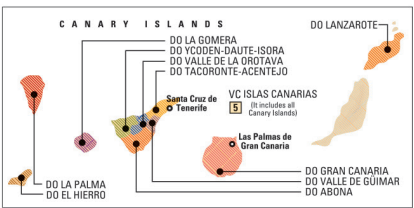

- 1 VC Cangas
- 2 VC Valles de Benavente
- 3 VC Valtiendas
- 4 VC Sierra Salamanca
- 5 VC Islas Canarias
- 6 VC Lebrija

Single-Estate Wine

- 1 VP Pago de Otazu
- 11 VP Gujoso
- 2 VP Prado de Irache
- 12 VP Finca Élez
- 3 VP Pago de Arinzano
- 13 VP El Terrerazo
- 4 VP Pago Aylés
- 14 VP Los Balagueses
- 5 VP Pago Catzadilla
- 15 VP Pago La Jaraba
- 6 VP Campo de la Guardia
- 16 VP Pago Los Cerrillos
- 7 VP Dominio de Valdepusa
- 17 VP Pago Vallegarcía
- 8 VP Dehesa del Carrizal
- 18 VP Pago del Vicario
- 9 VP Pago Florentino
- 19 VP Pago de Vera de Estenas
- 10 VP Casa del Blanco

DOCa	Qualified denomination of origin		Autonomous administrative area
DO	Denomination of origin		Provincial administrative area
	DO Cava (multiregion)		State borders
	DO Catalunya		

100 km

Melilla