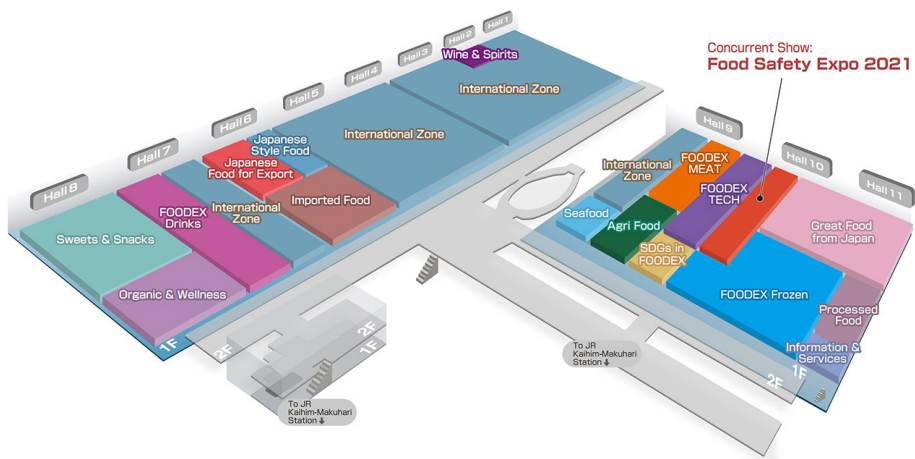

PAGE
PLAN OF THE EXHIBITION 展示会場図	4
ALPHABETICAL LIST OF SPANISH EXHIBITORS アルファベット順出展社リスト	5
FLOORPLAN OF SPANISH PAVILION / スペインパビリオン見取り図	6
LIST OF SPANISH EXHIBITORS BY PRODUCTS 出展製品別カタログ	8